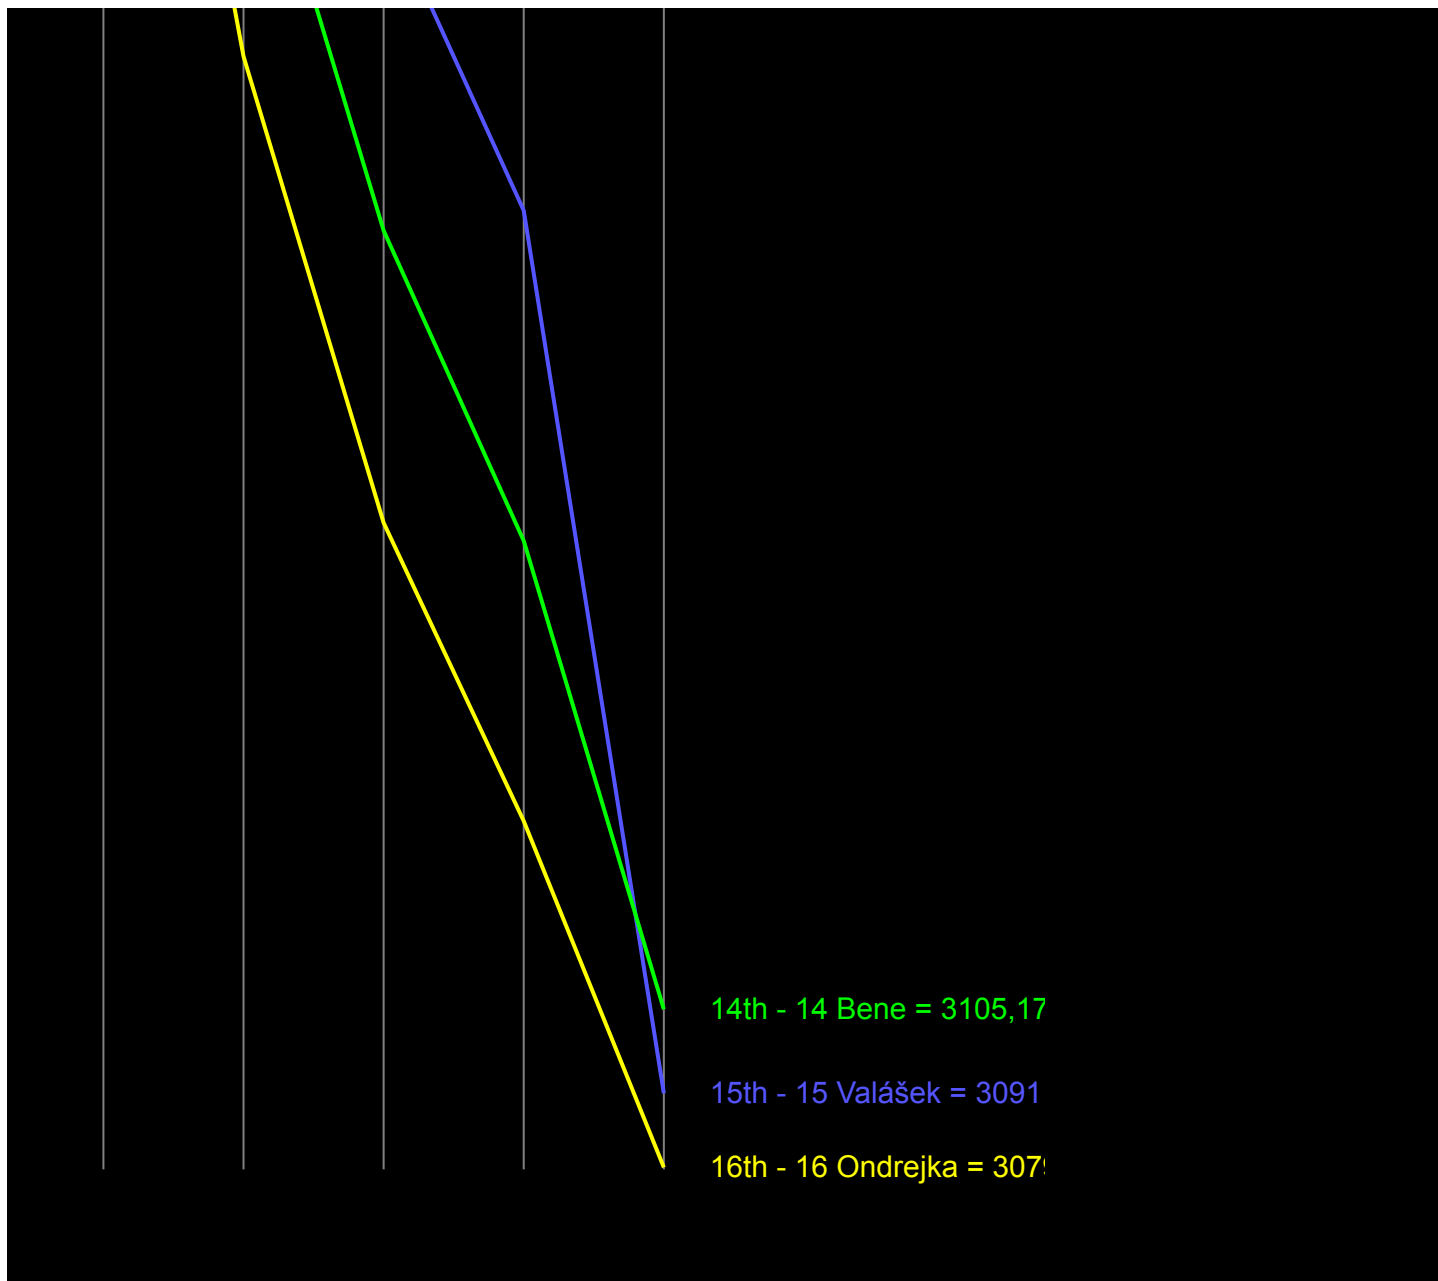

General ranking graph

- 1st - 1 Krchňavý = 3731,16
- 2nd - 2 Matejka = 3724,51
- 3th - 3 Bene ml. = 3664,29
- 4th - 4 Mrva = 3634,08
- 5th - 5 Sándor = 3550,44
- 6th - 6 Vasek = 3546,14
- 7th - 7 Bartok = 3546,02
- 8th - 8 Šimo = 3541,27
- 9th - 9 Hudcovič = 3497,12
- 10th - 10 Kromholc = 3493,57
- 11th - 11 Ivan = 3469,42
- 12th - 12 Navarčík = 3453,36
- 13th - 13 Ruisl = 3427,22
- 14th - 14 Bene = 3105,17
- 15th - 15 Valášek = 3091,66
- 16th - 16 Ondrejka = 3079,59

Total scores graph with respect to the average total score in each round (gray dotted line)

- 1st - 1 Krchňavý = 3731,1
- 2nd - 2 Matejka = 3724,5
- 3th - 3 Bene ml. = 3664,2
- 4th - 4 Mrva = 3634,08

14th - 14 Bene = 3105,17

15th - 15 Valášek = 3091

16th - 16 Ondrejka = 3071