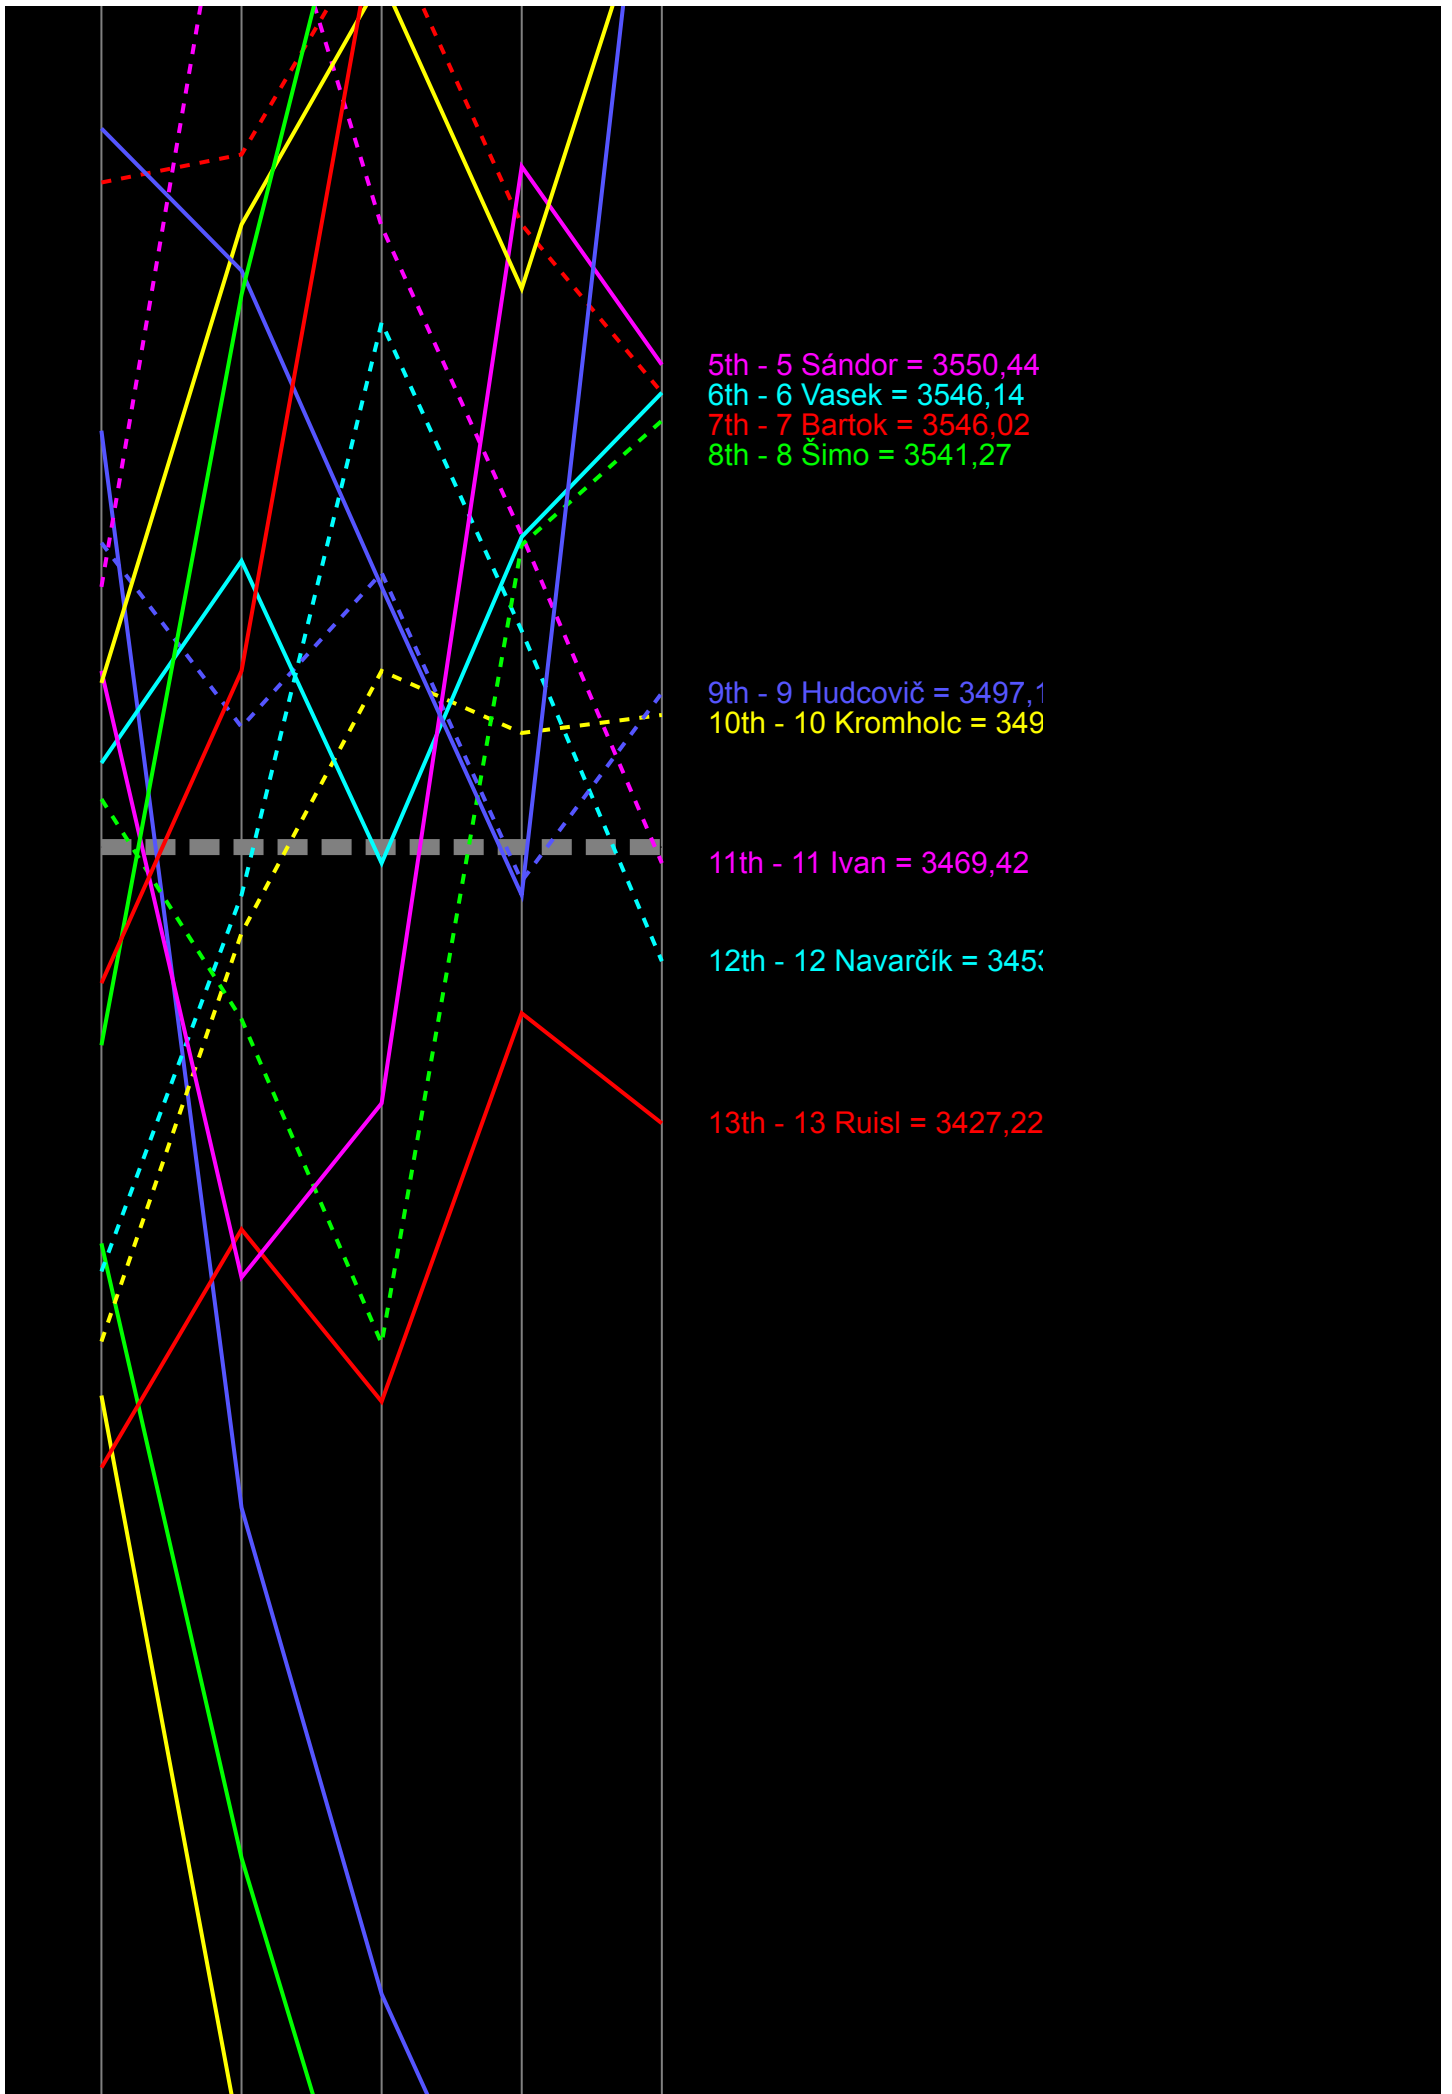

General ranking graph

- 1st - 1 Krchňavý = 3731,16
- 2nd - 2 Matejka = 3724,51
- 3th - 3 Bene ml. = 3664,29
- 4th - 4 Mrva = 3634,08
- 5th - 5 Sándor = 3550,44
- 6th - 6 Vasek = 3546,14
- 7th - 7 Bartok = 3546,02
- 8th - 8 Šimo = 3541,27
- 9th - 9 Hudcovič = 3497,12
- 10th - 10 Kromholc = 3493,57
- 11th - 11 Ivan = 3469,42
- 12th - 12 Navarčík = 3453,36
- 13th - 13 Ruisl = 3427,22
- 14th - 14 Bene = 3105,17
- 15th - 15 Valášek = 3091,66
- 16th - 16 Ondrejka = 3079,59

Total scores graph with respect to the average total score in each round (gray dotted line)

- 1st - 1 Krchňavý = 3731,1
- 2nd - 2 Matejka = 3724,5
- 3th - 3 Bene ml. = 3664,2
- 4th - 4 Mrva = 3634,08

14th - 14 Bene = 3105,17

15th - 15 Valášek = 3091

16th - 16 Ondrejka = 3071