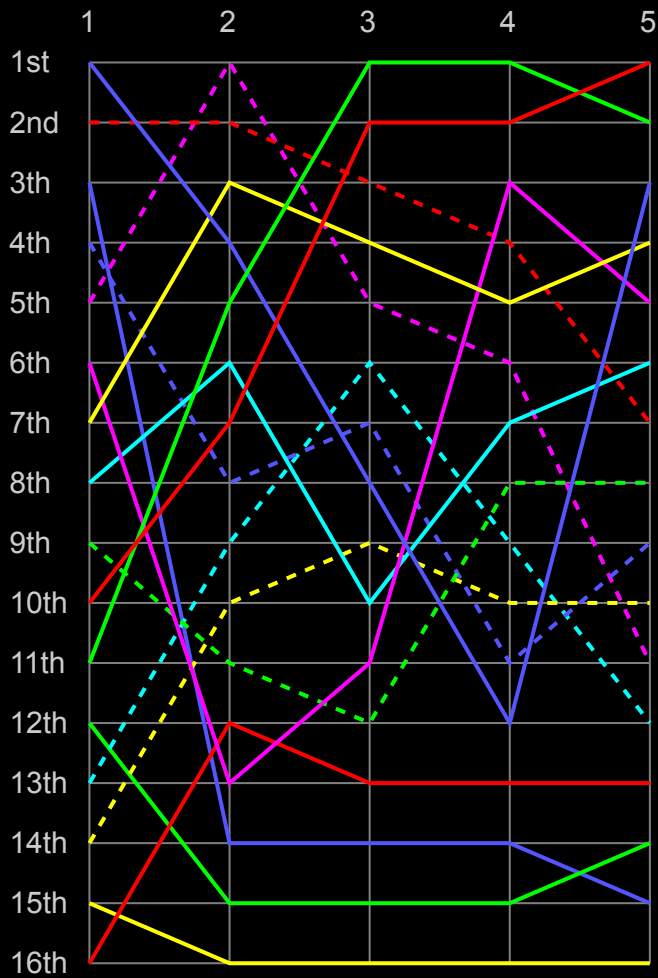

General ranking graph

- 1st - 1 Krchňavý = 3731,16
- 2nd - 2 Matejka = 3724,51
- 3th - 3 Bene ml. = 3664,29
- 4th - 4 Mrva = 3634,08
- 5th - 5 Sándor = 3550,44
- 6th - 6 Vasek = 3546,14
- 7th - 7 Bartok = 3546,02
- 8th - 8 Šimo = 3541,27
- 9th - 9 Hudcovič = 3497,12
- 10th - 10 Kromholc = 3493,57
- 11th - 11 Ivan = 3469,42
- 12th - 12 Navarčík = 3453,36
- 13th - 13 Ruisl = 3427,22
- 14th - 14 Bene = 3105,17
- 15th - 15 Valášek = 3091,66
- 16th - 16 Ondrejka = 3079,59

Total scores graph with respect to the average total score in each round (gray dotted line)

- 1st - 1 Krchňavý = 3731,1
- 2nd - 2 Matejka = 3724,5
- 3th - 3 Bene ml. = 3664,2
- 4th - 4 Mrva = 3634,08

14th - 14 Bene = 3105,17

15th - 15 Valášek = 3091

16th - 16 Ondrejka = 3071