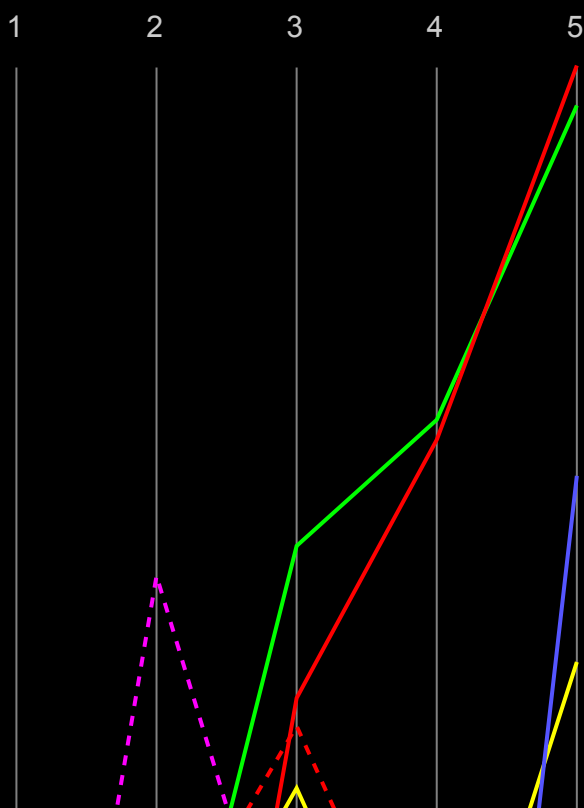

General ranking graph

- 1st - 1 Krchňavý = 3731,16
- 2nd - 2 Matejka = 3724,51
- 3th - 3 Bene ml. = 3664,29
- 4th - 4 Mrva = 3634,08
- 5th - 5 Sándor = 3550,44
- 6th - 6 Vasek = 3546,14
- 7th - 7 Bartok = 3546,02
- 8th - 8 Šimo = 3541,27
- 9th - 9 Hudcovič = 3497,12
- 10th - 10 Kromholc = 3493,57
- 11th - 11 Ivan = 3469,42
- 12th - 12 Navarčík = 3453,36
- 13th - 13 Ruisl = 3427,22
- 14th - 14 Bene = 3105,17
- 15th - 15 Valášek = 3091,66
- 16th - 16 Ondrejka = 3079,59

Total scores graph with respect to the average total score in each round (gray dotted line)

- 1st - 1 Krchňavý = 3731,1
- 2nd - 2 Matejka = 3724,5
- 3th - 3 Bene ml. = 3664,2
- 4th - 4 Mrva = 3634,08

14th - 14 Bene = 3105,17

15th - 15 Valášek = 3091

16th - 16 Ondrejka = 3071